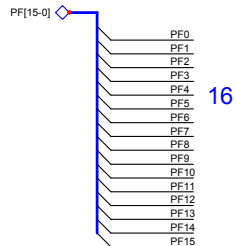

CompactFlash Top Connector (IO)

U10 - CF-CSS