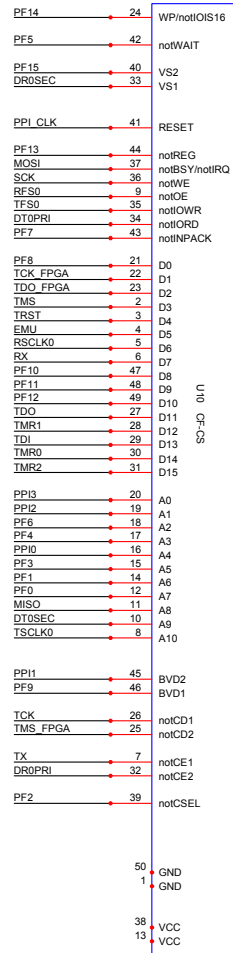

CompactFlash Top Connector (IO)

U10 - CF-CSS