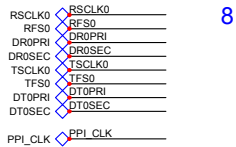

CompactFlash Top Connector (IO)

U10 - CF-CSS