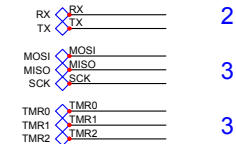

CompactFlash Top Connector (IO)

U10 - CF-CSS