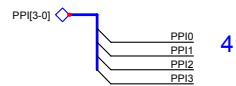

CompactFlash Top Connector (IO)

U10 - CF-CSS