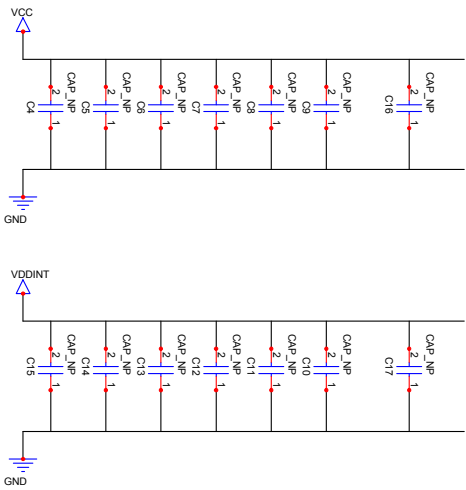

CompactFlash Top Connector (IO)

U10 - CF-CSS