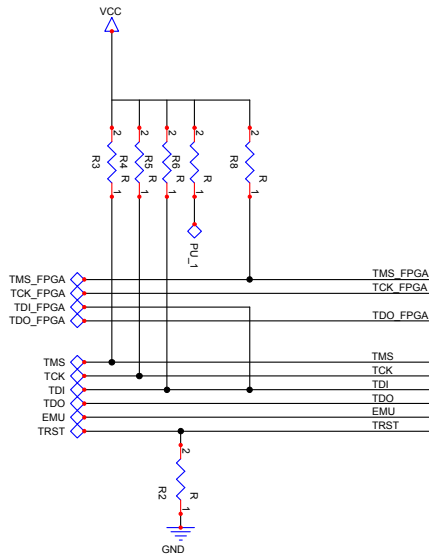

CompactFlash Top Connector (IO)

U10 - CF-CSS